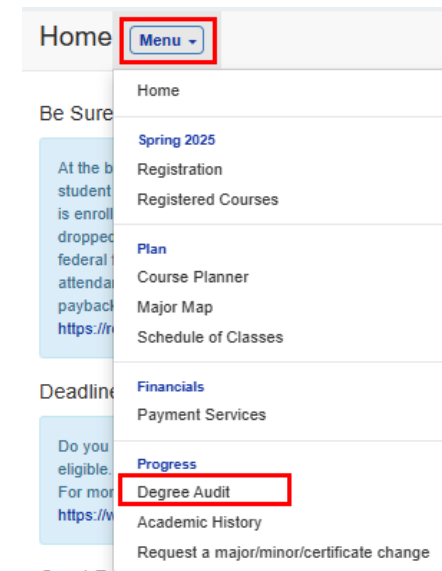

PRINT DEGREE AUDITS

UNDERGRADUATE, GRADUATE, AND PROFESSIONAL STUDENTS

PRINT DEGREE AUDITS

LOG INTO MYUK AND SELECT “STUDENT SERVICES,” THEN “DEGREE PLANNING AND REGISTRATION (MYUKGPS).”

FROM THE “HOME” DROPDOWN MENU, SELECT “DEGREE AUDIT.”

PRINT DEGREE AUDITS

RIGHT-CLICK THE “VIEW” BUTTON TO THE LEFT OF THE DEGREE AUDIT, AND SELECT “OPEN LINK IN NEW TAB.”

Degree Audit Menu ▾

Your Degree Audit
See the progress you're making toward your degree in your current program of study.